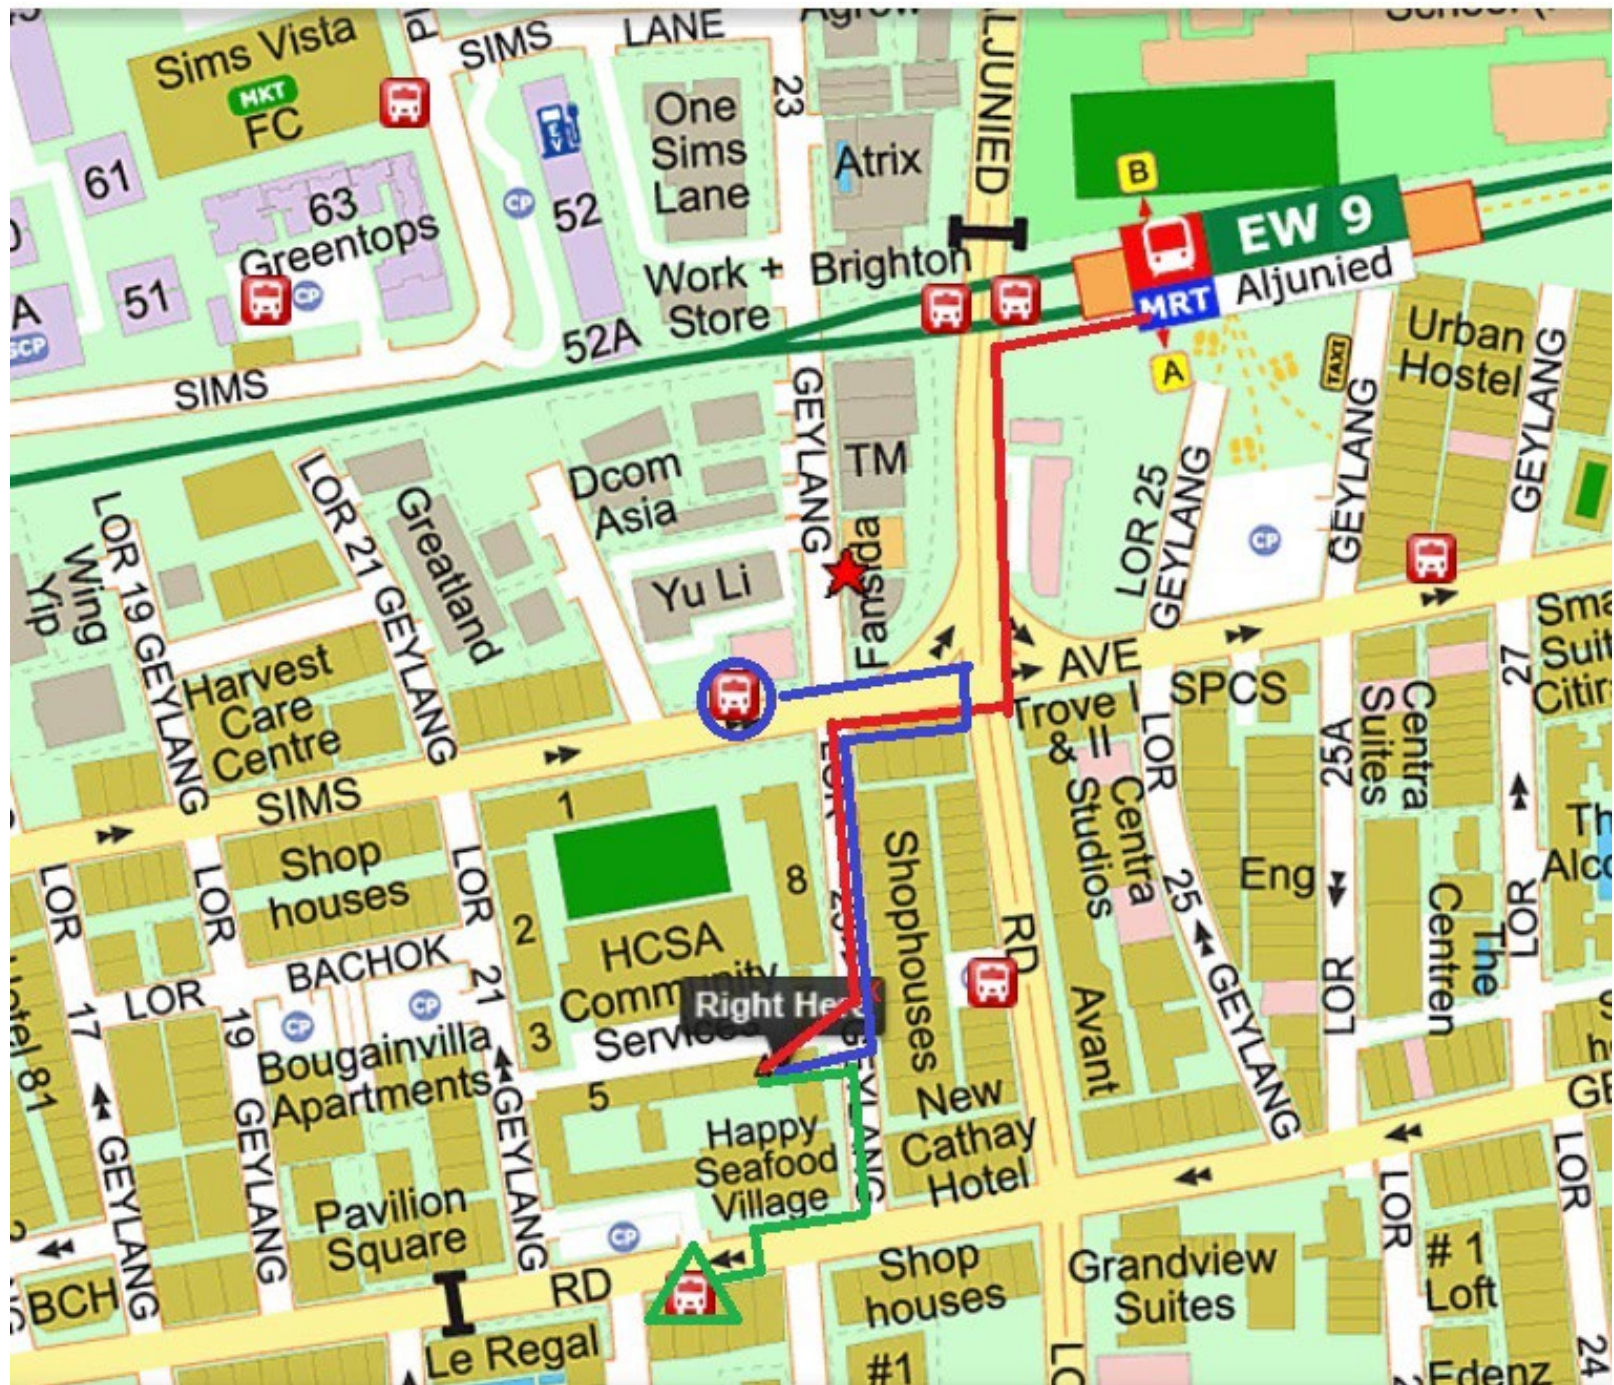

## Directions to HCSA Dayspring SPIN (For Public Transport)

### Travelling by MRT (see red directions)

1. Exit by Exit A of Aljunied MRT station
2. Walk along Lorong 25 Geylang
3. Turn right to Sims Avenue
4. Turn left to Lorong 23 Geylang

### Travelling by Bus (see blue directions)

1. Alight at bus stop **80091** (Before Lorong 23 Geylang) – Blue Circle on map
2. Cross the road to Lorong 23 Geylang

### Travelling by Bus (see green directions)

1. Alight at bus stop **80089** (Before Lorong 18 Geylang) – Green triangle on map
2. Cross the road to Lorong 23 Geylang

Proceed to Block 4 where HCSA Dayspring SPIN is at.